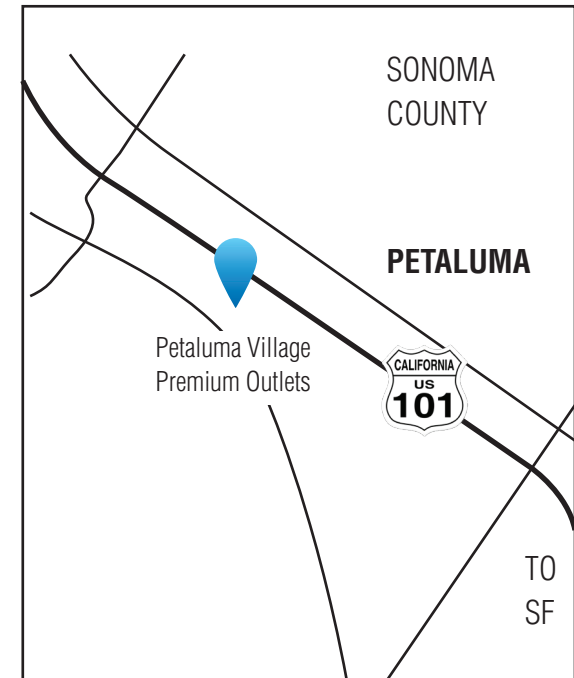

# 104 - SAN FRANCISCO - PETALUMA

Location:	W/L Hwy 101 @ 3,500' S/Corona Rd	Media Type:	Bulletin 12'x 24'
Geopath ID:	30647213	Illuminated:	No
Facing:	NORTH	Traffic/Read:	South Bound/Right
City:	Petaluma	ZIP:	94952
Latitude:	38.259447°	Longitude:	- 122.652142°

## IMPRESSIONS:

SAN FRANCISCO CA, DMA

Adults 18+ : 242,8141 / week

Adults 18+ : 968,564 / 4 weeks

Contact: Tom Jackson  
707-777-7777  
vealeoutdoor.com

**Description:** Unit 104 is located in Petaluma/Sonoma County, CA - SF DMA North Bay on Hwy 101 and the Petaluma Village Premium Outlet Mall. This bulletin reaches traffic traveling South towards Marin County, San Francisco and the SF Bay Area. Hwy 101 at this location is heavily congested with daily commute traffic, local business and tourist traffic. Area attractions include Petaluma Village Outlet Mall, Petaluma Auto Mall, East Washington Place Shopping Center, Safeway Shopping Center and Historic Downtown Petaluma.