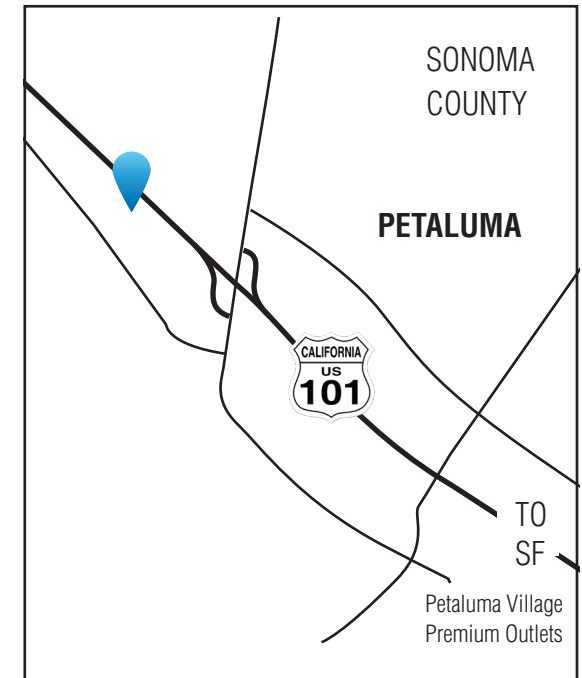

105 - SAN FRANCISCO - PETALUMA

Location:	W/L Hwy 101 @ 1,300' N/Petaluma Blvd	Media Type:	Bulletin 15' x 24'
Geopath ID:	30647214	Illuminated:	YES - 24/7
Facing:	SOUTH	Traffic/Read:	North Bound/Left
City:	Petaluma	ZIP:	94952
Latitude:	38.275864°	Longitude:	- 122.675373°

IMPRESSIONS:

SAN FRANCISCO CA, DMA

Adults 18+ :	363,030 / week
Adults 18+ :	1,452,120 / 4 weeks
Contact:	Tom Jackson 707-777-777 vealeoutdoor.com

Description: Unit 105 is north bound bulletin located adjacent to Hwy 101 in Petaluma/Sonoma County, CA – SF DMA. It reaches traffic traveling from the SF Bay area toward the cities of Petaluma, Rohnert Park, Santa Rosa, Healdsburg & Sonoma and over 400 Sonoma County wineries, Sonoma State University, Sonoma Coast, Russian River Brewing Company and other wine country tourist destinations. Major business attractions nearby are Petaluma Telecom business park, Graton Resort & Casino, Kaiser, Sonoma State University, Santa Rosa Junior College and Santa Rosa Auto Row.