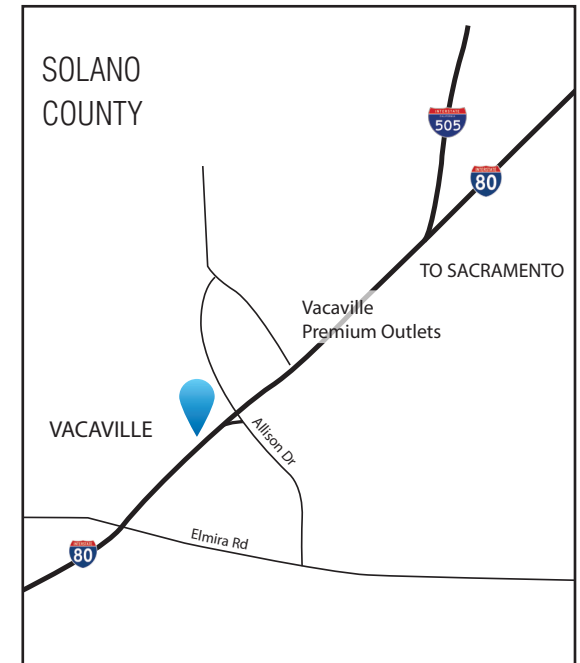

125 - SACRAMENTO – SAN FRANCISCO

Location:	N/L I-80 1,100' w/o Allison Dr.	Media Type:	Bulletin
Geopath ID:	30917006	Illuminated:	Yes
Facing:	SW	Traffic Direction:	East
City:	Vacaville	Size:	14' x 48'
Latitude:	38.360183° N	READ:	Cross
Longitude:	121.972618° W	ZIP:	95688

IMPRESSIONS:

SACRAMENTO CA, DMA

Adults 18+ : 563,710 / week
2,254,840 / 4 weeks

Contact: Tom Jackson
tom@vealeoutdoor.com
707-777-777
vealeoutdoor.com

Description: Unit 125 is located along the I-80 corridor between San Francisco and Sacramento/Lake Tahoe. It reads to traffic traveling East toward I-505, U. C. @ Davis, Sacramento, Lake Tahoe, Reno, NV and other Sierra Mountain Resorts. Points of interest in the area include the Nut Tree Plaza Shopping Center, Vacaville Premium Outlets, Cache Creek Casino, Travis Air Force Base, Mondavi Center for the Arts, U. C. Davis Medical Center, CA Government center in Sacramento and the Sacramento Delta recreational area.